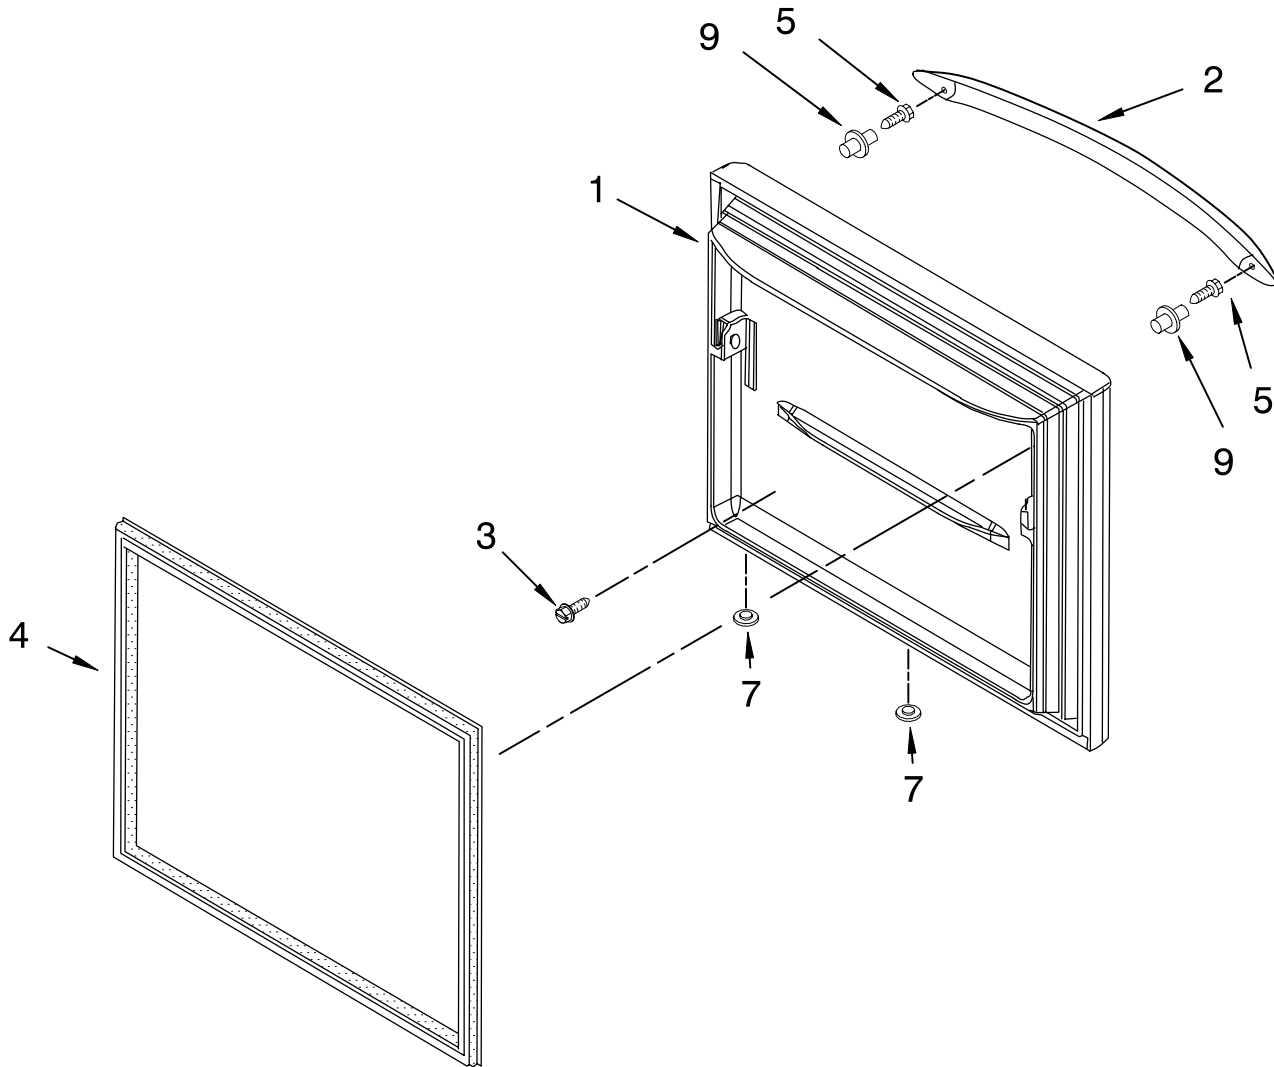

FREEZER DOOR PARTS

For Models: KBFS20ETWH00,KBFS20ETBL00,KBFS20ETSS00
(White)   (Black)   (Stainless Steel)

Illus. No.	Part No.	DESCRIPTION	Illus. No.	Part No.	DESCRIPTION	Illus. No.	Part No.	DESCRIPTION
1		Freezer Door (Includes Insulation)	2		Handle	5	67002935	Screw
	67004810	White		2319727W	White	7		Plug, Vent (2)
	67004808	Black		2319727B	Black		10712401	White
	W10136412	Stainless Steel		2319727S	Stainless		67004838	Black
			3	67006408	Screw	9	67004790	Stud, Handle
			4		Gasket, Door			
				W10133249	White			
				W10131754	Black			

FOR ORDERING INFORMATION REFER TO PARTS PRICE LIST